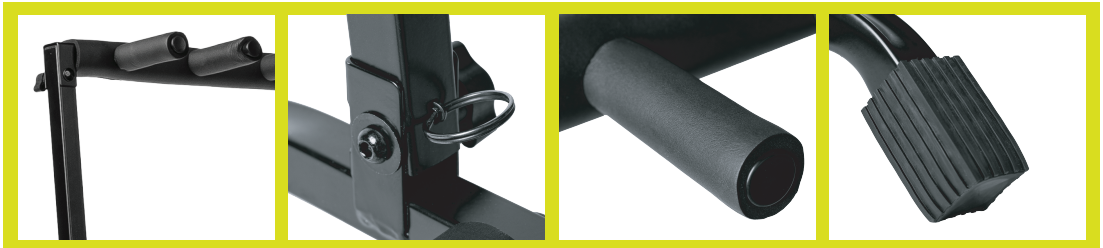

WF-GUITARRACK5

FOLDABLE 5 GUITAR RACK STAND

SPECIFICATION SHEET

wayfinder

PRODUCT FEATURES:

HOLDS UP TO 5 GUITARS OR BASSES

Securely fits electric or acoustic instruments, keeping your collection organized and easily accessible.

PROTECTIVE FOAM-PADDED CRADLE

Cushioned supports prevent scratches and damage, keeping your guitars in pristine condition.

HEAVY-DUTY STEEL CONSTRUCTION

Built to last with a powder-coated black finish for durability and a sleek appearance.

EXTERIOR DIMENSIONS:

HEIGHT: 26.5" [67.3 cm]

WIDTH: 24" [61 cm]

DEPTH: 21.5" [54.6 cm]

WEIGHT: 6.4 LBS [2.9 kg]

wayfinder

VISIT WWW.WAYFINDERSUPPLYCO.COM FOR MORE SERVICE & PRODUCT INFORMATION
ALL RIGHTS RESERVED